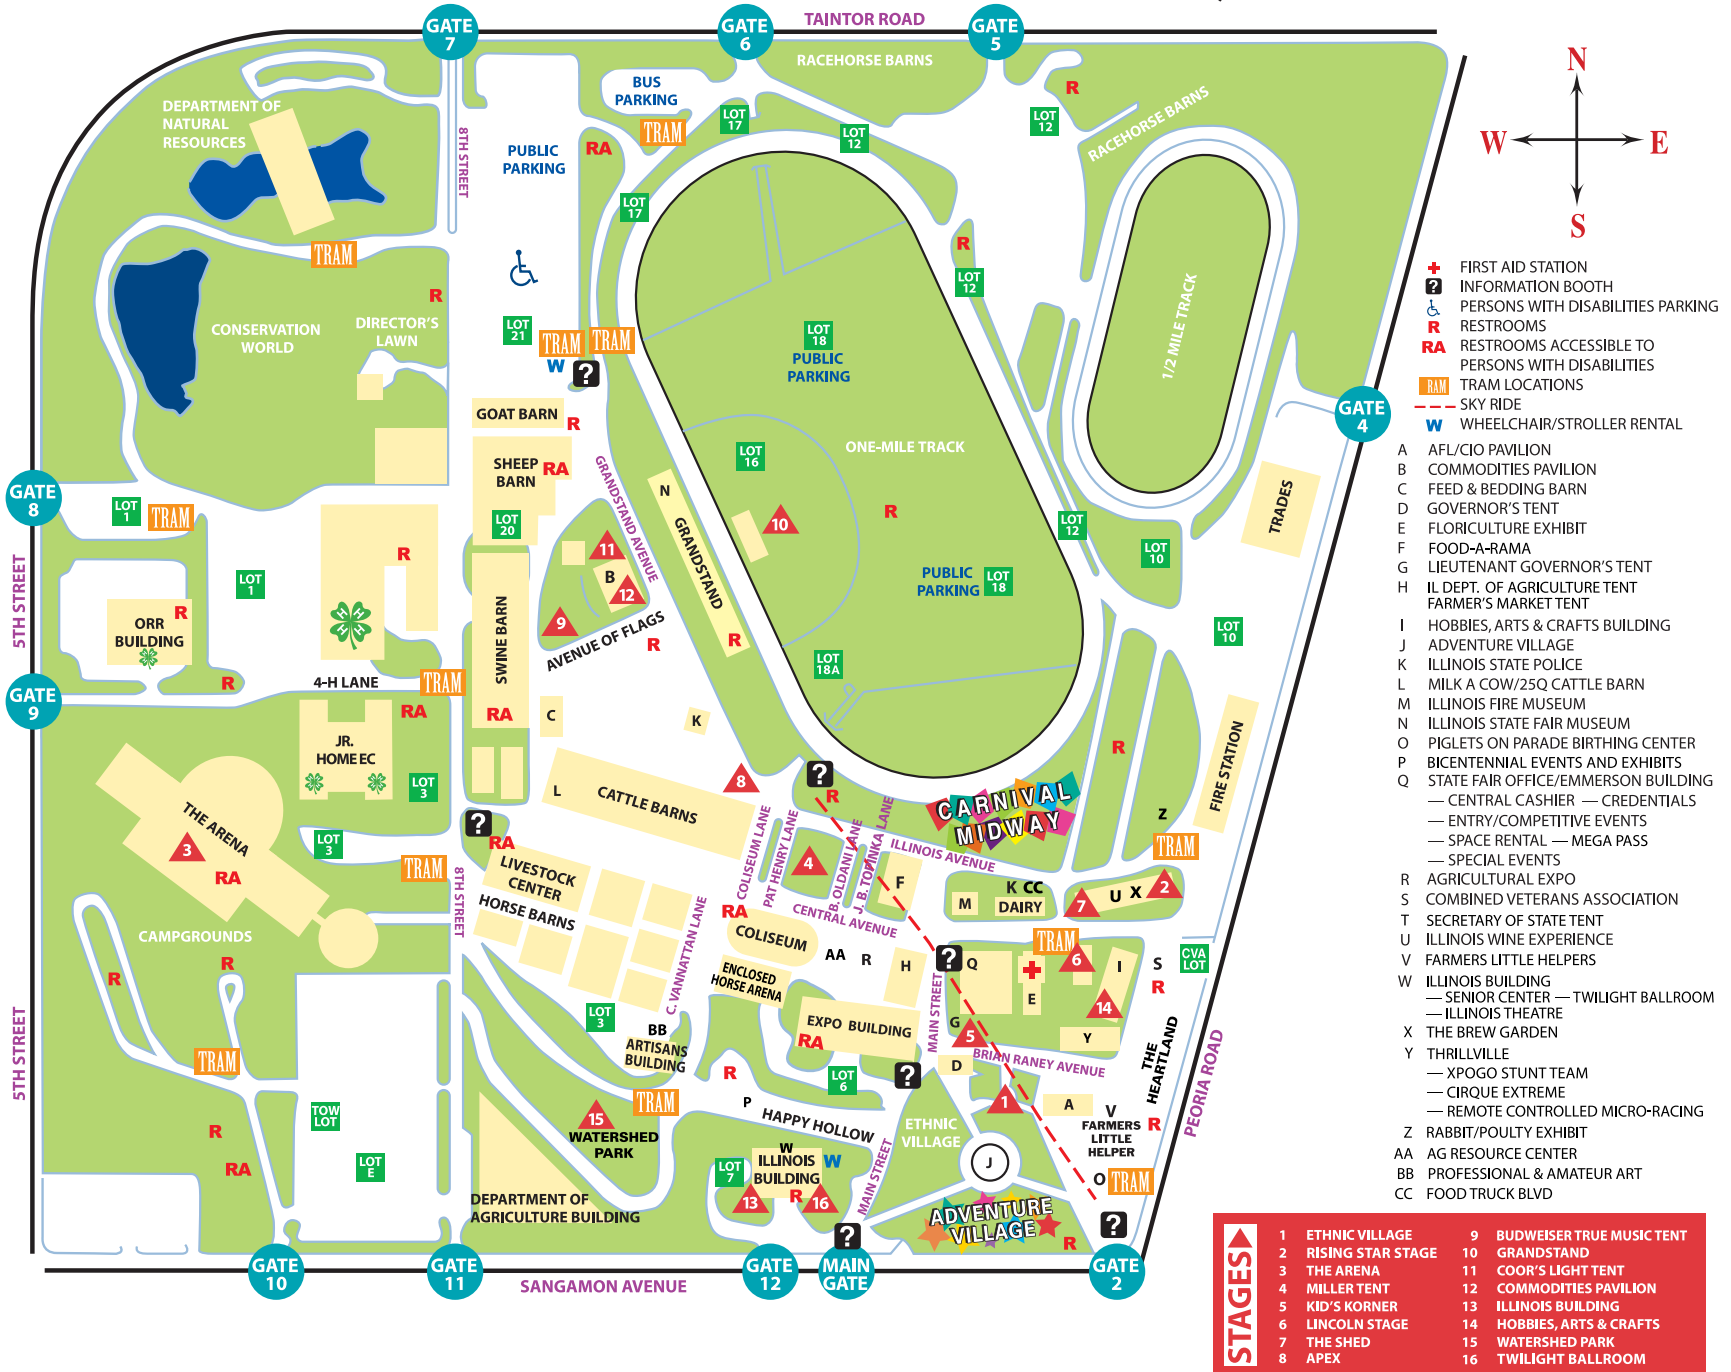

Welcome
to the

ILLINOIS STATE FAIR

Enjoy Your
Visit

- + FIRST AID STATION
- ? INFORMATION BOOTH
- ♿ PERSONS WITH DISABILITIES PARKING
- R RESTROOMS
- RA RESTROOMS ACCESSIBLE TO PERSONS WITH DISABILITIES
- TRAM TRAM LOCATIONS
- SKY RIDE
- W WHEELCHAIR/STROLLER RENTAL
- A AFL/CIO PAVILION
- B COMMODITIES PAVILION
- C FEED & BEDDING BARN
- D GOVERNOR'S TENT
- E FLORICULTURE EXHIBIT
- F FOOD-A-RAMA
- G LIEUTENANT GOVERNOR'S TENT
- H IL DEPT. OF AGRICULTURE TENT
FARMER'S MARKET TENT
- I HOBBIES, ARTS & CRAFTS BUILDING
- J ADVENTURE VILLAGE
- K ILLINOIS STATE POLICE
- L MILK A COW/25Q CATTLE BARN
- M ILLINOIS FIRE MUSEUM
- N ILLINOIS STATE FAIR MUSEUM
- O PIGLETS ON PARADE BIRTHING CENTER
- P BICENTENNIAL EVENTS AND EXHIBITS
- Q STATE FAIR OFFICE/EMMERSON BUILDING
— CENTRAL CASHIER — CREDENTIALS
— ENTRY/COMPETITIVE EVENTS
— SPACE RENTAL — MEGA PASS
— SPECIAL EVENTS
- R AGRICULTURAL EXPO
- S COMBINED VETERANS ASSOCIATION
- T SECRETARY OF STATE TENT
- U ILLINOIS WINE EXPERIENCE
- V FARMERS LITTLE HELPERS
- W ILLINOIS BUILDING
— SENIOR CENTER — TWILIGHT BALLROOM
— ILLINOIS THEATRE
- X THE BREW GARDEN
- Y THRILLVILLE
— XPOGO STUNT TEAM
— CIRQUE EXTREME
— REMOTE CONTROLLED MICRO-RACING
- Z RABBIT/POULTRY EXHIBIT
- AA AG RESOURCE CENTER
- BB PROFESSIONAL & AMATEUR ART
- CC FOOD TRUCK BLVD